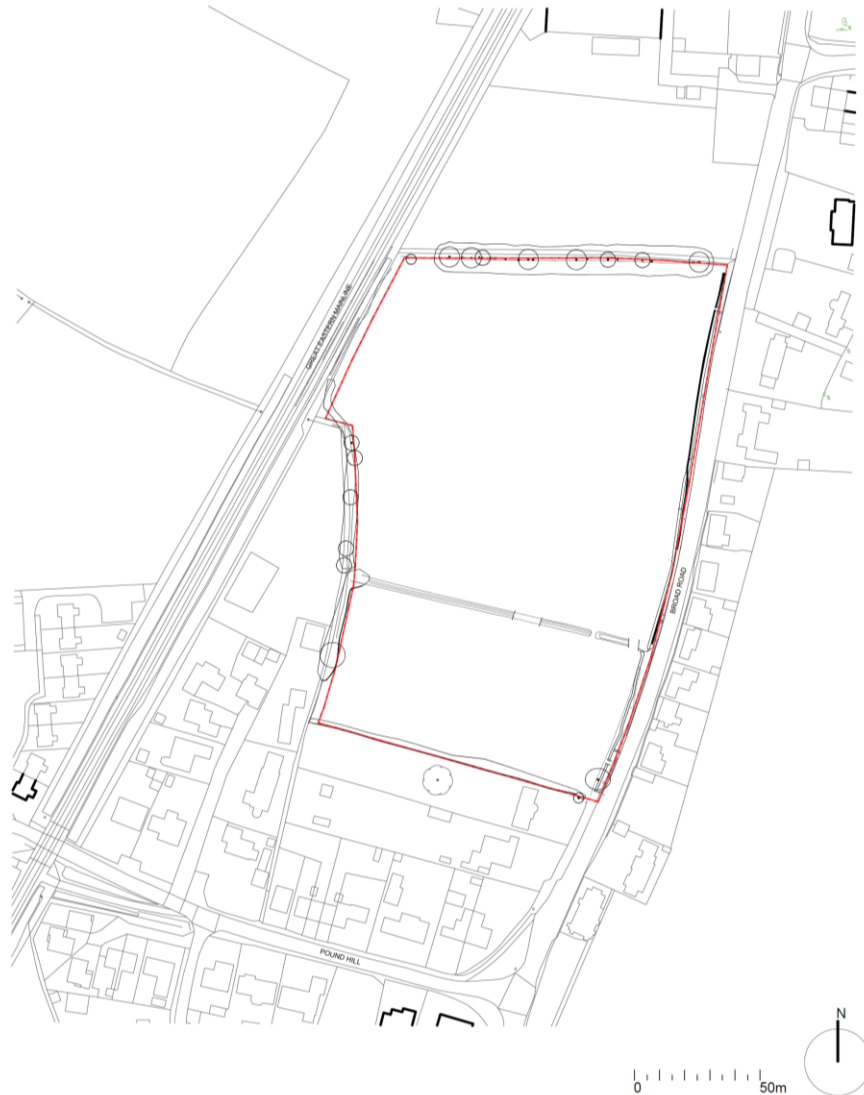

**Application No: DC/21/04779**

**Address: Land On The West  
Side of Broad Road, Bacton**

© Getmapping Plc and Bluesky International Limited 2021.

© Crown copyright and database rights 2021 Ordnance Survey 0100017810 & 0100023274.

## Aerial Map – wider view

Slide 3

© Getmapping Plc and Bluesky International Limited 2021.

© Crown copyright and database rights 2021 Ordnance Survey 0100017810 & 0100023274.

## Site Location Plan

Slide 4

# Constraints Map

 Built Up Area Boundaries